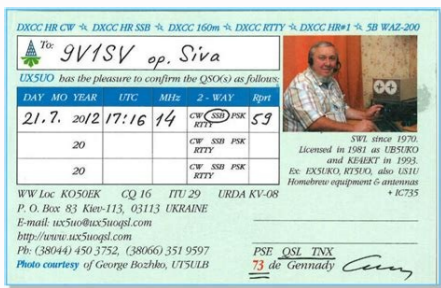

Qsl card software free

Qsl card software free download. Free qsl card maker software.